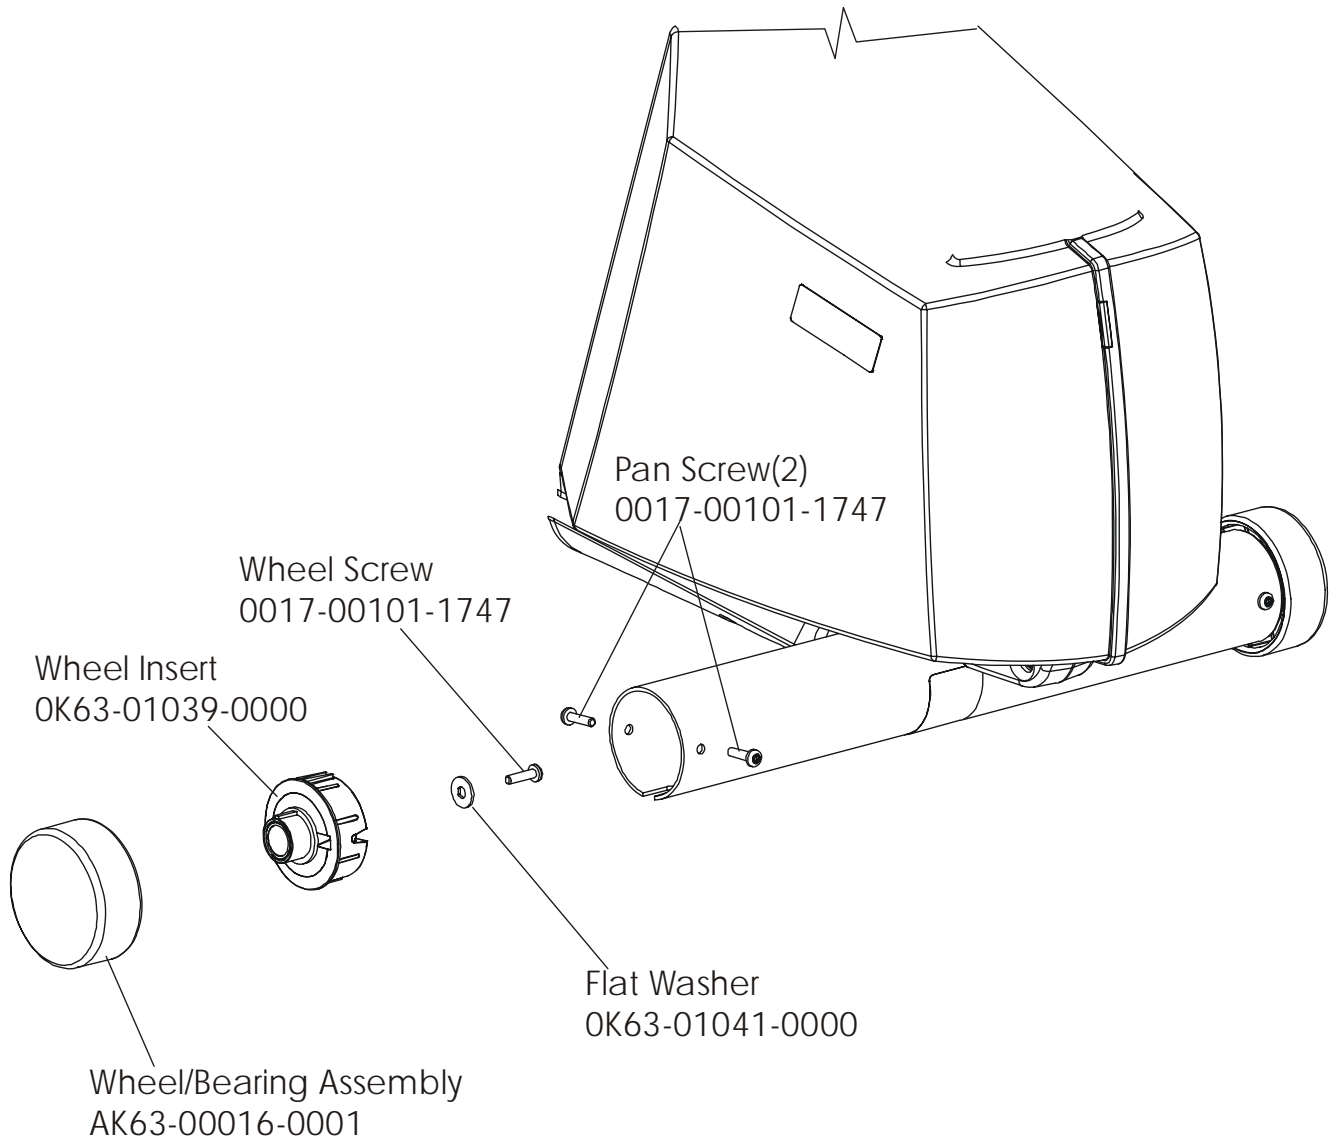

ARCTIC SILVER 95CW
Front Wheels – AK63-00017-0001

95CW-0XXX-02
S/N CCR100000 and UP